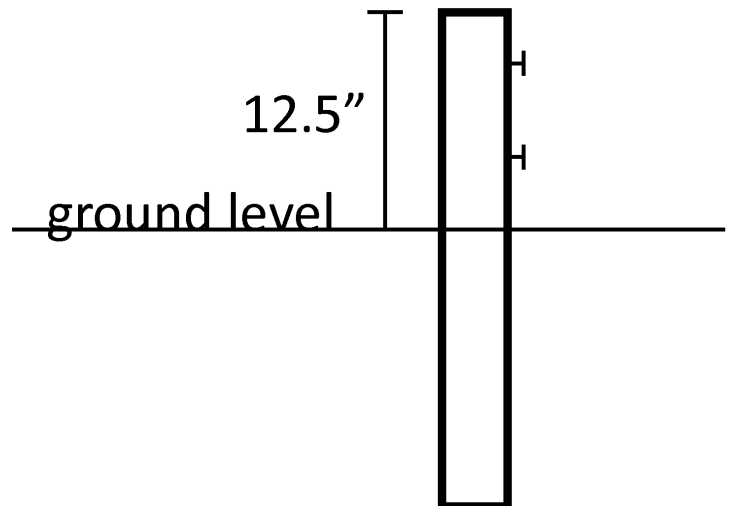

GREENCORNER[®]
Quality Market Umbrellas

B8 In-Ground Base

Model:	B8
Product weight:	10 lbs
Width:	2.75"
Length:	2.75"
Height above ground:	12.5"
Tube inner diameter:	2.25"

Base Dimensions Diagram

Inner Diameter 2.25"

This galvanized and powder coated steel base is comprised of two interlocking components joined by a bayonet fitting for flush-mounted concrete installation. Includes adjustable tension knob, and resin cap to cover bottom fitting when not in use.