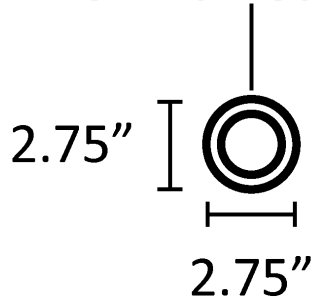

GREENCORNER[®]
Quality Market Umbrellas

B8 In-Ground Base

Model:	B8
Product weight:	10 lbs
Width:	2.75"
Length:	2.75"
Height above ground:	12.5"
Tube inner diameter:	2.25"

Base Dimensions Diagram

Inner Diameter 2.25"

This galvanized and powder coated steel base is comprised of two interlocking components joined by a bayonet fitting for flush-mounted concrete installation. Includes adjustable tension knob, and resin cap to cover bottom fitting when not in use.