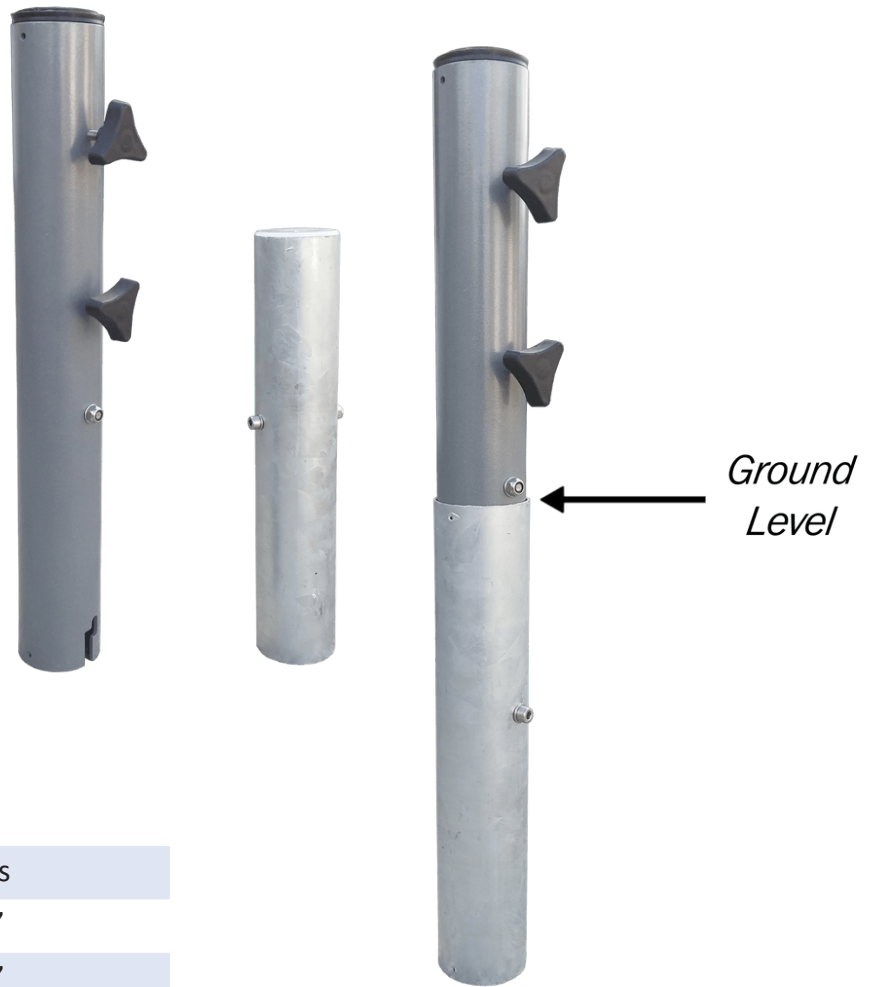

GREENCORNER[®]
Quality Market Umbrellas

B8 In-Ground Base

Model:	B8
Product weight:	10 lbs
Width:	2.75"
Length:	2.75"
Height above ground:	12.5"
Tube inner diameter:	2.25"

Base Dimensions Diagram

Inner Diameter 2.25"

This galvanized and powder coated steel base is comprised of two interlocking components joined by a bayonet fitting for flush-mounted concrete installation. Includes adjustable tension knob, and resin cap to cover bottom fitting when not in use.